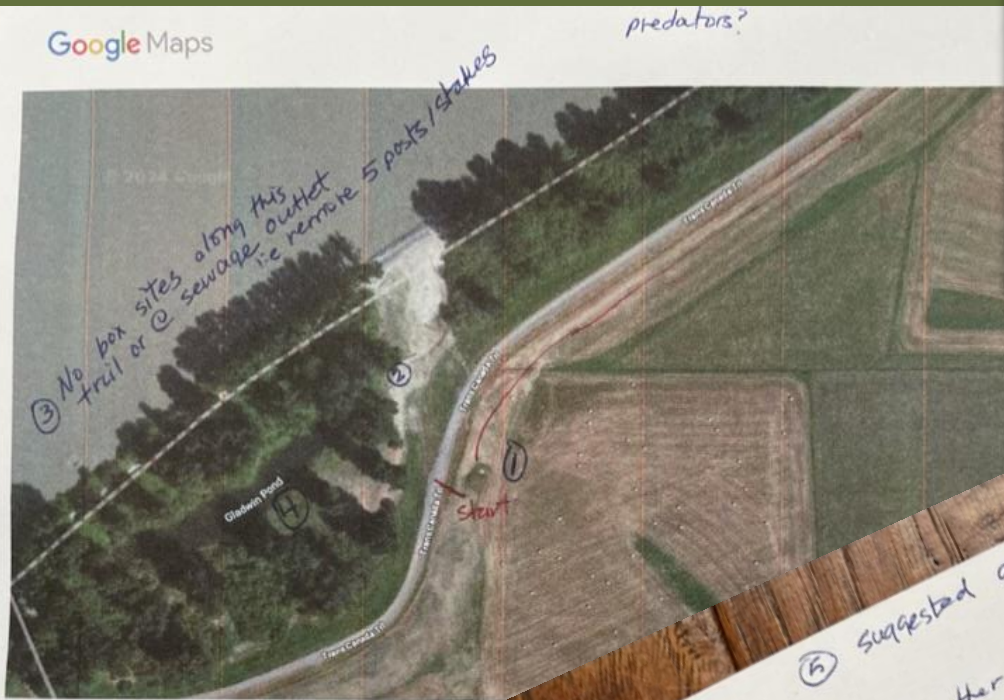

Sleske

McGuire

Willband Creek Park
-- September

Brae Island Regional Park
Mosses -- October

Harrison Mills
Bald Eagles -- November

Club Projects

Science Fair Winners

Swallow and Bat Boxes - Matsqui Trail

- ① South fence line @ widest area
On new 2mt poles driven a few
separate 100ft apart.
3-5 depending how far east of
- ② in open area disturbed by water.
1 box

Willband Creek Projects
Duck box cleaning-
February/March